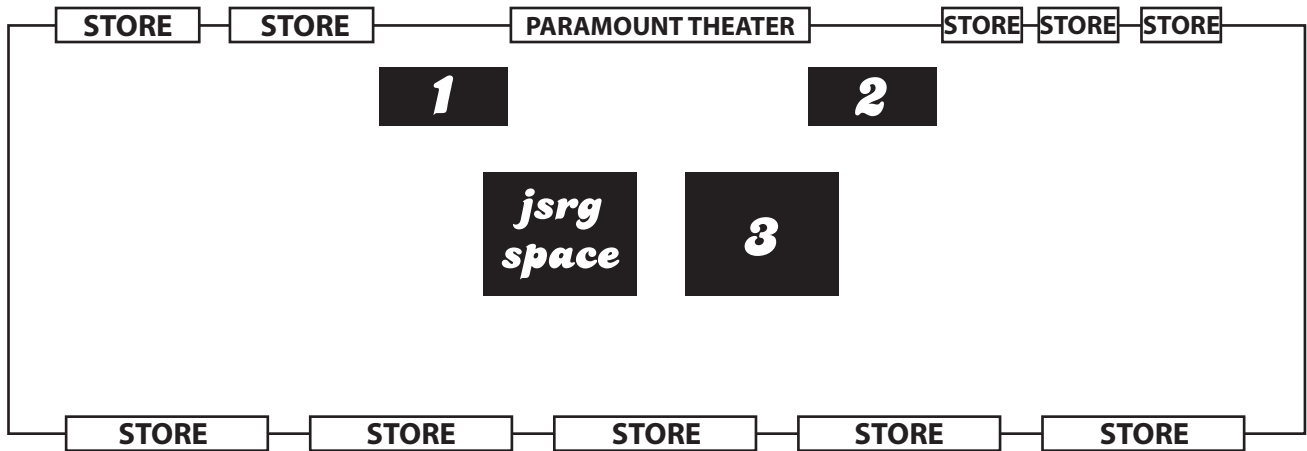

# Jersey Shore Roller Girls Vendor Spaces

Not only will your merchandise be available to Roller Derby attendees, the arcade area of convention hall is open to the public with a variety of shops restaurants and adjacent to the beach and boardwalk - you're sure to get your products in front of a huge audience!

There are 3 spaces available on a first come first serve basis in the arcade area of Convention Hall one of which is guaranteed Center Arcade directly next to the JSRG merchandise booth for high visibility. We have an average of 1400 fans at each bout and have sold out this venue before! We also do extensive advertising and promotion throughout the season to ensure the best possible turnout at each bout!